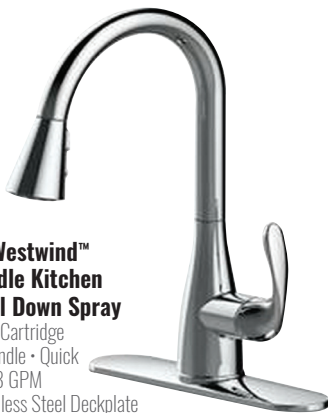

Chrome Brushed Nickel
158715 **158062**

**Seasons® Raleigh™
Widespread Two Handle Bath Faucet,
With Quick Install Pop-Up** • Ceramic Disc Cartridge
• Zinc Lever Handle • Quick Install Nuts • 1.2 GPM • Quick Install
50/50 Pop-Up

Chrome Brushed Nickel
158085 **158705**

3 EASY WAYS TO ORDER

 **MOBILE APP**

 **1.800.431.3000**

 **hdsupplysolutions.com**

WESTWIND™

**Seasons® Westwind™
Single Handle Kitchen
Faucet, Pull Down Spray**

- Ceramic Disc Cartridge • Zinc Lever Handle • Quick Install Nut • 1.8 GPM • Optional Stainless Steel Deckplate

Stainless Steel
158720

**Seasons® Westwind™
Single Handle Kitchen
Faucet, Pull Down Spray**

- Ceramic Disc Cartridge • Zinc Lever Handle • Quick Install Nut • 1.8 GPM • Optional Stainless Steel Deckplate • Neoperl Aerator

Matte Black
158079

**Seasons® Westwind™
Single Handle Kitchen
Faucet, Pull Down Spray**

- Ceramic Disc Cartridge • Zinc Lever Handle • Quick Install Nut • 1.8 GPM • Optional Stainless Steel Deckplate • Neoperl Aerator